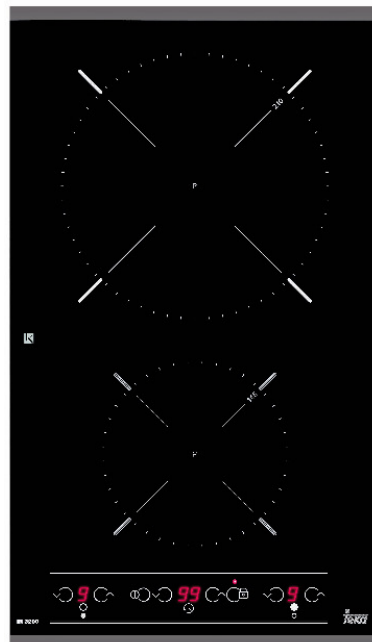

IR 3200

Built-in Induction Hob

Product description

- Beveled glass
- Modular induction hob
- Slider touch control panel
- Cooking time programmer
- Independent programmer of each cooking zone
- Power Plus Function
- Pan optimization system
- Pan detector
- Low temp function
- Security blocking
- Residual heat indicators
- 2 cooking zones:
 - 1 induction Ø 145 mm
 - 1 induction Ø 210 mm
- Total nominal power: 3.200 W

- Country of origin: Turkey

External Dimensions

- W 300 mm
- D 520 mm

Electric Connection – Technical Features

Cable length (cm)	110
Power supply (v)	230
Maximum nominal power	3200