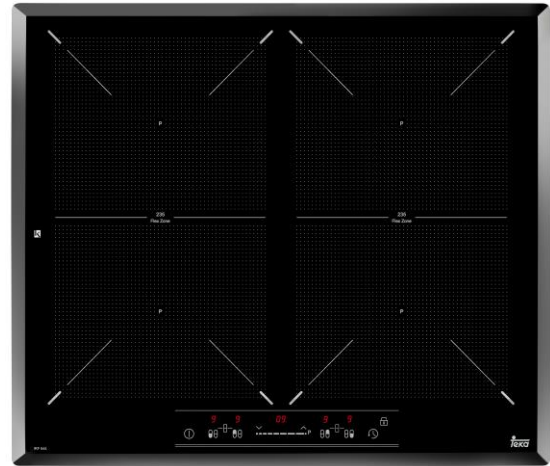

IRF 644

60 cm induction hob

Product description

- Slider touch control panel
- 2 Flexizones
- Power function
- Low temp function
- Security blocking
- Cooking time programmer
- Independent programmer of each cooking zone
- Pan optimization system
- Residual heat indicator
- 4 cooking zones :
- 4 induction elements (235x190mm Ø)
- convertible to 2 Flexizones (235x395)
- Max. nominal power : 7000 W
- Country of origin: Turkey

External Dimensions

- H 510 mm
- W 600 mm

Electric Connection – Technical Features

Power supply (V)	230
Frequency Hz	50/60
Maximum nominal power	7000
Wire length cm	110