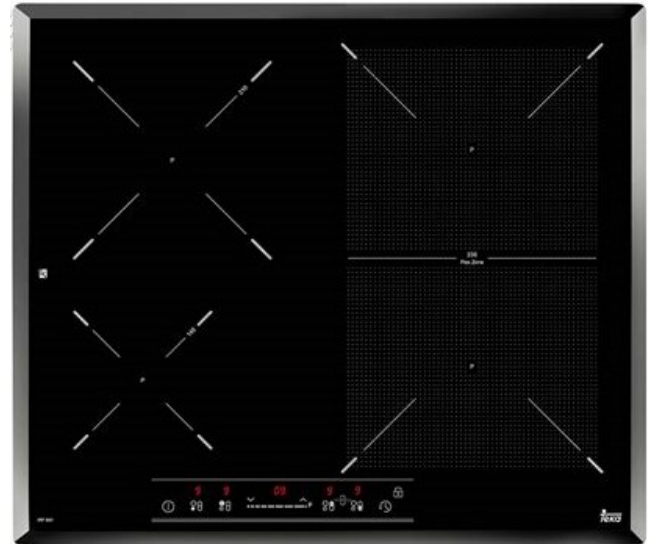

## 60 cm induction hob

### Product description

- Slider touch control panel
- Bevelled glass
- 1 Flexizone
- Power function
- Low temp function
- Security blocking
- Cooking time programmer
- Independent programmer of each cooking zone
- Pan optimization system
- Residual heat indicator
- 4 cooking zones :
- 1 induction element (145 mm Ø; 1100-1800 W)
- 1 induction element (210 mm Ø; 2100-3000 W)
- 2 induction elements (235x190mm Ø; 1800-2500 W)
- convertible to 1 Flexizone (235x395)
- Max. nominal power: 7000 W
- Country of origin: Turkey

### External Dimensions

- H 510 mm
- W 600 mm